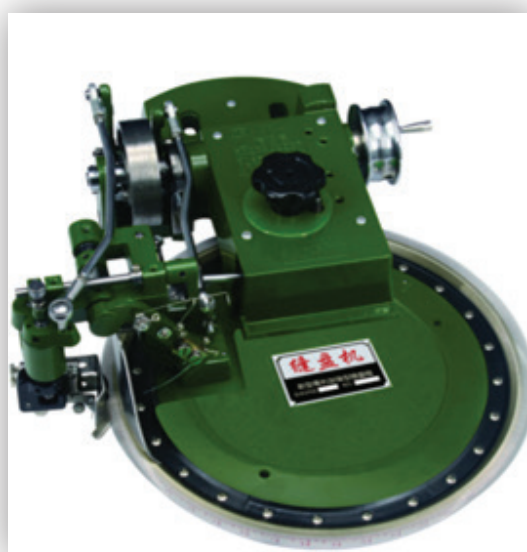

DIAL LINKING MACHINE
MODEL: RT08G

Specification	
Diameter of Dial	12/"14"
Gauge	8 G
Power Required	1/8-1HP
Power	220V
Frequency	50/60HZ
Phase	Single Phase